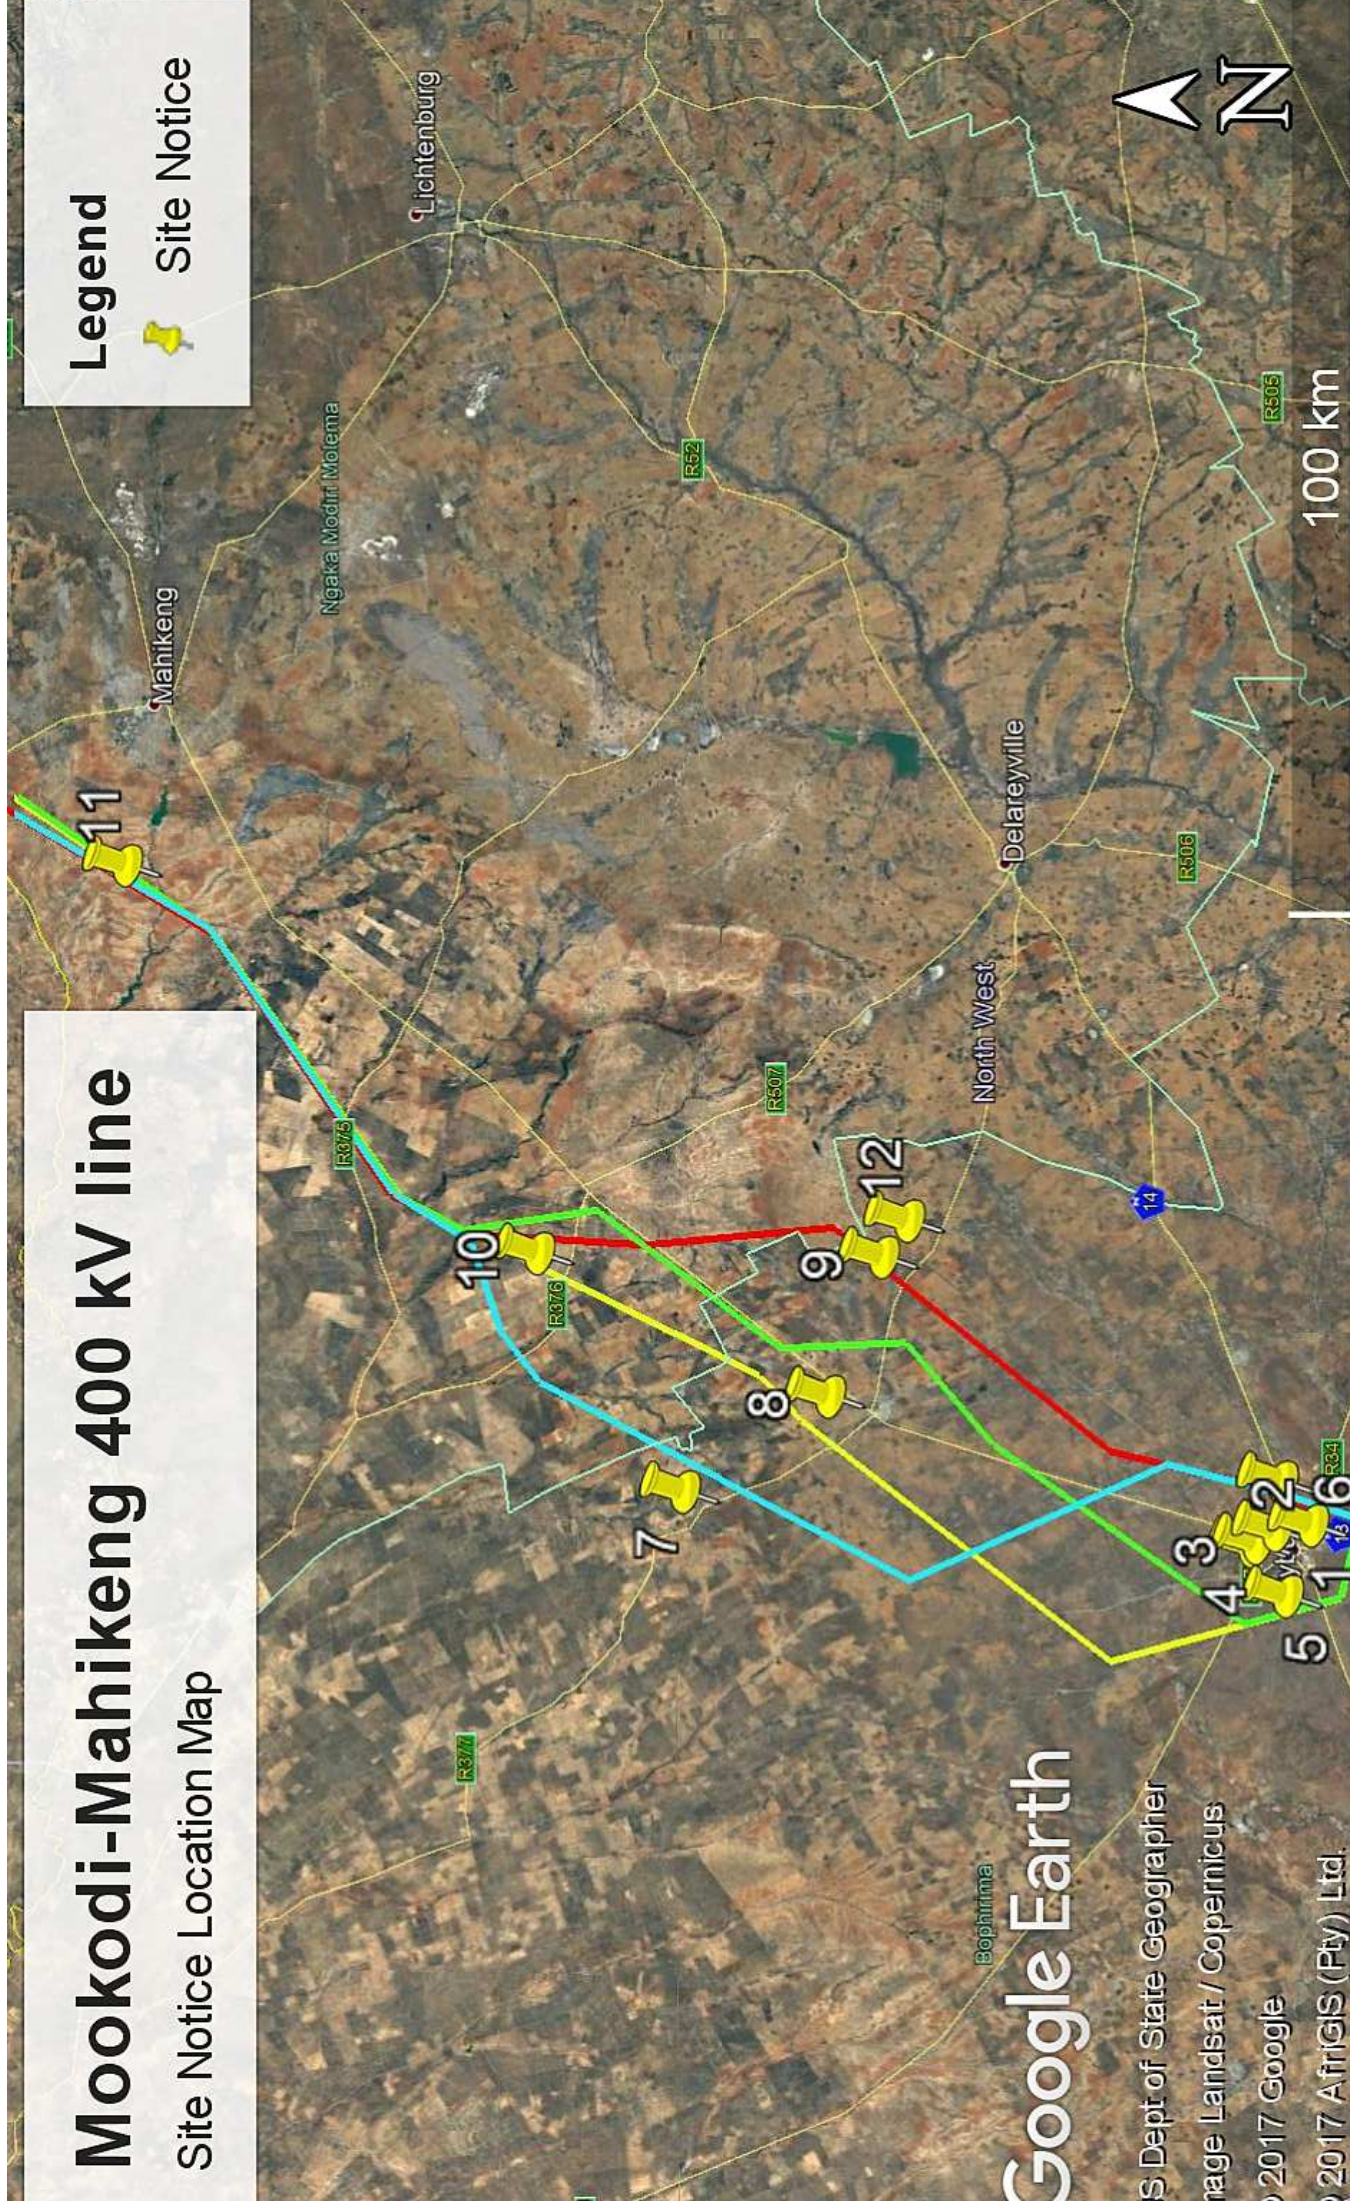

Appendix 7: Proof of Site Notices

Mookodi-Mahikeng 400 kV line

Site Notice Location Map

Legend

Site Notice

Google Earth

US Dept of State Geographer

Image Landsat / Copernicus

© 2017 Google

© 2017 AfrigIS (Pty) Ltd.

SITE NOTICES – Initial Registration

Site Notice 01: Mookodi Substation Entrance

Photo Ref No. 3720

(27° 0'32.22"S; 24°44'42.62"E)

Site Notice 02: Huhudi Library

Photo Ref No. 3767

25.10.2017 17:11

Site Notice 05: N14 (Roadside)

Photo Ref No. 3741

(26°59'5.46"S;24°40'8.26"E)

Site Notice 06: R34 (Roadside)

Photo Ref No. 3743

(26°58'47.10"S;24°47'29.66"E)

Site Notice 07: R377 (Roadside)

Photo Ref No. 3748

(26°24'31.28"S;24°46'39.76"E)

Site Notice 08: Roadside

Photo Ref No. 3749

(26°32'58.06"S;24°52'52.86"E)

Site Notice 09: R377 (Roadside)
Photo Ref No. 3751
(26°36'2.33"S;25° 1'54.50"E)

Site Notice 10: R378 (Roadside)
Photo Ref No. 3774
(26°16'3.65"S;25° 2'3.64"E)